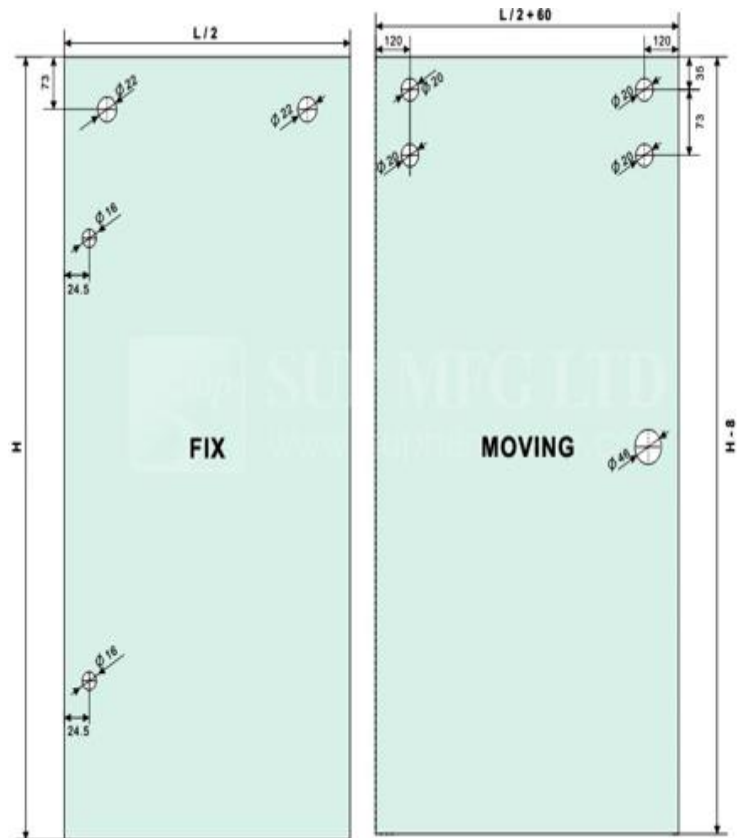

Set za tuš kabinu

SRH608-D40	završna obrada PSS	šifra 128208SH
SRH608-D40	završna obrada SSS	šifra 127839SH
SRH608-D40	Završna obrada MAT CRNA	šifra 129034SH

- Primjer bušenja rupa na staklenoj plohi