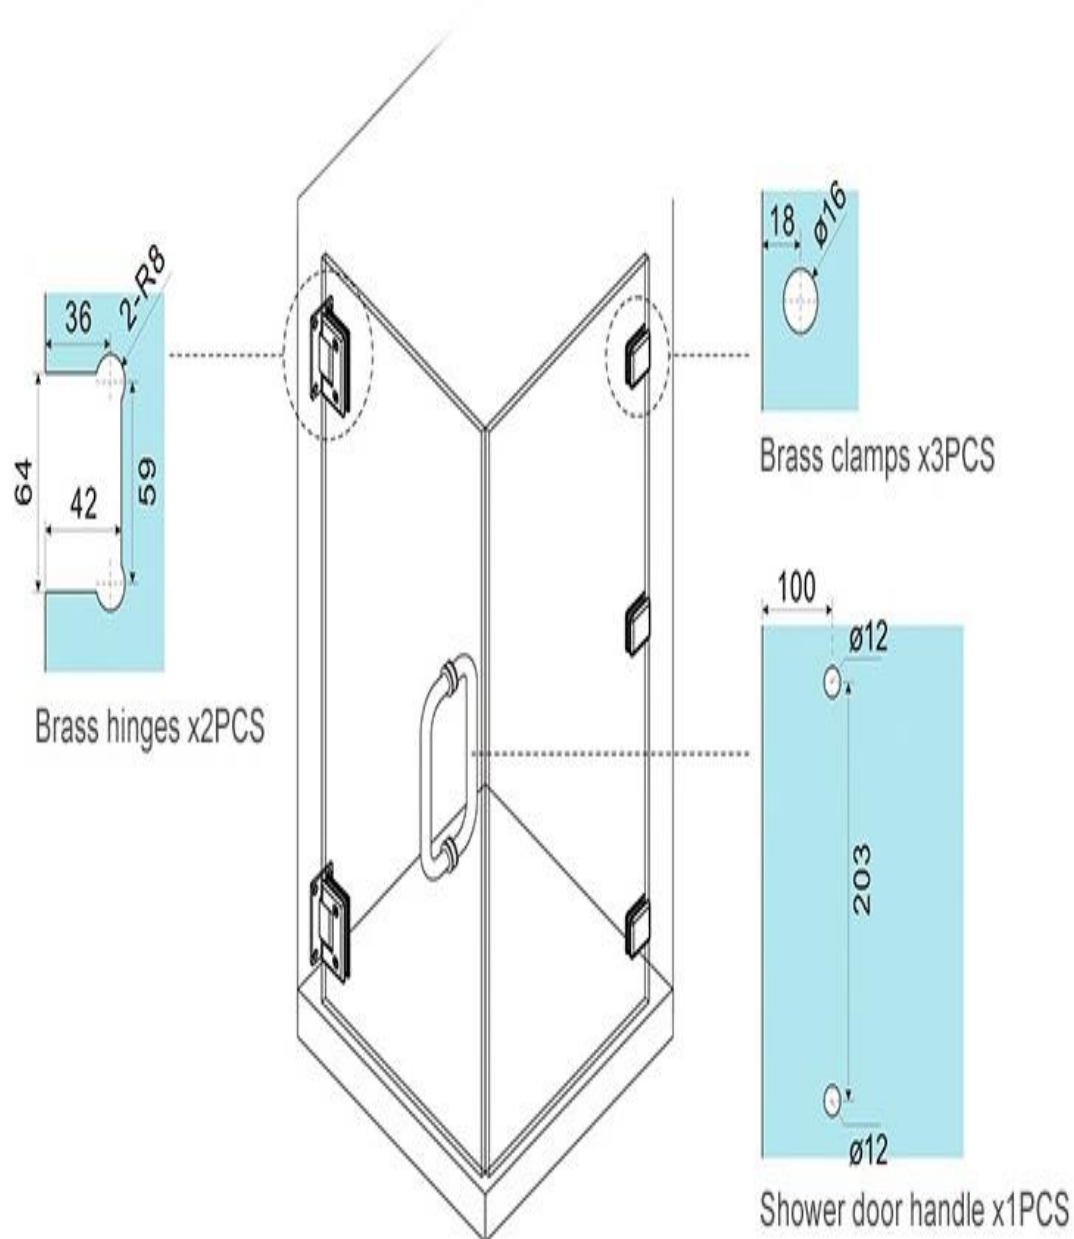

- Prikaz postavljanja seta za tuš kabinu, jedna fiksna stijena, jedna stijena na otvaranje