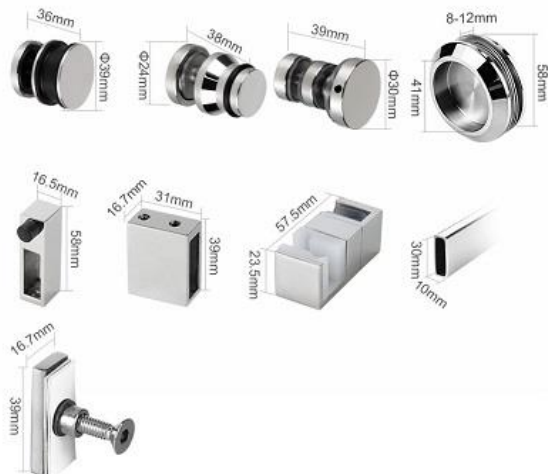

Anti-dropper with cover cap  
SR806C

Sliding door handle Glass thickness: 8-12mm  
SH105

Door stopper Suitable for ST102-10X30  
SR947

Rail to wall connector Suitable for ST102-10X30  
SR519